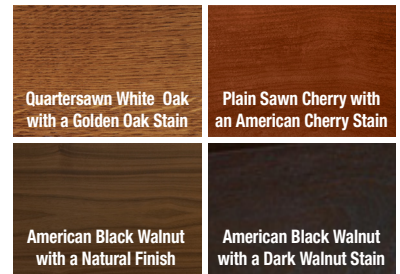

**WOOD CHOICE
AVAILABILITY**

Moisture wicking felt lined interior

Traditional Gerstner® diamond mirror

Premium hardwoods and veneers provides moisture free storage

Non-marring rubber feet

Hand-fit drawers for smooth operations

Sturdy tongue and groove construction for longevity

Durable nickel or brass hardware

1401 EDC CASE

EVERY DAY CARRY

The EDC Desktop Case makes it easy to keep your glasses, valuable watches, specialty pocketknife, keys, wallet, flashlight and other everyday carry items organized and safe. Made with hardwoods and with tongue and groove construction, this finely crafted case features the Gerstner signature mirror and looks attractive whether sitting in an entryway or on a dresser.

FEATURES

- Ideal for tools, collections, jewelry, crafting, wood working and more
- Fully lockable
- Available in white oak, black walnut and cherry
- OEM/Customization options available

Single key locks chest

AVAILABLE IN ALL 4 STANDARD GERSTNER USA WOOD OPTIONS.

Natural Walnut, Green Felt, Nickel Hardware

Dark Walnut, Green Felt, Nickel Hardware

American Cherry, Brown Felt, Brass Hardware

Golden Oak, Green Felt, Nickel Hardware