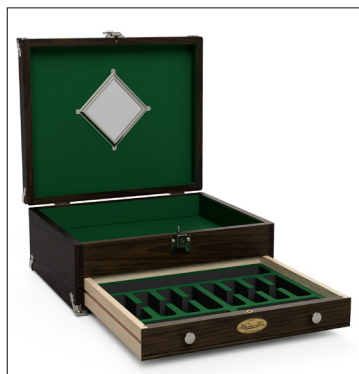

Dark Walnut, Green Felt, Nickel Hardware