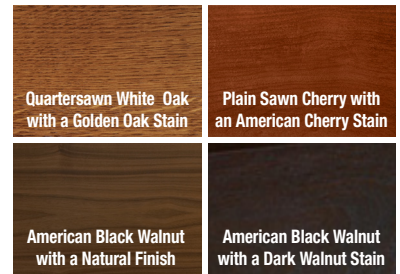

Moisture wicking felt lined interior

Traditional Gerstner® diamond mirror

Sturdy tongue and groove construction for longevity

Premium hardwoods and veneers provides moisture free storage

Long drawers holds an 18" scale

Non-marring rubber feet

WOOD CHOICE AVAILABILITY

Single key locks chest

Durable nickel or brass hardware

Hand-fit drawers for smooth operations

2007/B2104 CLASSIC SET

POPULAR COMBINATION OFFERS AMPLE STORAGE

Craftsmanship Lives

American Cherry, Brown Felt, Brass Hardware

Natural Walnut, Green Felt, Nickel Hardware.

Dark Walnut, Green Felt, Nickel Hardware

AVAILABLE IN ALL 4 STANDARD GERSTNER USA WOOD OPTIONS.

Natural Walnut, Green Felt, Nickel Hardware

Dark Walnut, Green Felt, Nickel Hardware

American Cherry, Brown Felt, Brass Hardware

Golden Oak, Green Felt, Nickel Hardware