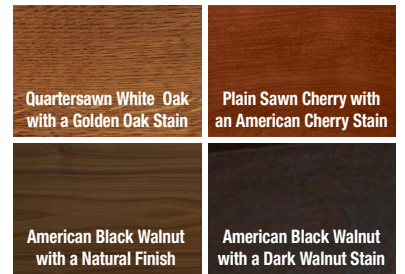

**WOOD CHOICE  
AVAILABILITY**

- Moisture wicking felt lined interior
- Traditional Gerstner® diamond mirror
- Sturdy tongue and groove construction for longevity
- Heavy-duty side handles
- Premium hardwoods and veneers provides moisture free storage
- Long drawers holds an 18" scale
- Non-marring rubber feet

*Craftsmanship Lives*

American Cherry, Brown Felt, Brass Hardware

Golden Oak, Green Felt, Nickel Hardware

Our largest and best-selling chest offers exquisite craftsmanship, hardwood construction and ample, lockable storage. Taller, deeper and with more drawers than any other style, it's popular among master craftspeople, hobbyists, collectors and artists.

AVAILABLE IN ALL 4 STANDARD GERSTNER USA WOOD OPTIONS.

Natural Walnut, Green Felt, Nickel Hardware

Dark Walnut, Green Felt, Nickel Hardware

American Cherry, Brown Felt, Brass Hardware

Golden Oak, Green Felt, Nickel Hardware