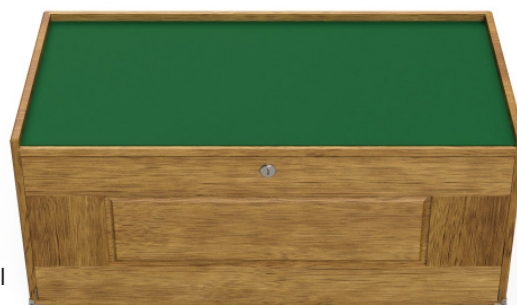

Premium hardwoods and veneers provides moisture free storage

WOOD CHOICE AVAILABILITY

B2705 PRO-SERIES BASE

FITS UNDER THE PRO-SERIES CHEST

Designed to fit under most 26 chests, including the current 2613 and 2610, the Pro-Series Base adds 50 percent more lockable storage—and it matches the Pro-Series Chests beautifully. Crafted from quality hardwood with felt lining to protect from moisture, it's ideal for storing tools and collectibles.

As a standalone unit, this base is quite versatile. Place on a roller unit and put a laptop on top to create a mobile workspace for your workshop. Collectors like it for displaying collectibles on the flat top and placing the rest of the collection and tools inside the drawers. In the office, it's ideal for placing printers, scanners or reference books on the top, and storing office supplies and papers in the drawer. The possibilities are endless.

FEATURES

- Five hand-fit drawers for smooth operations
- Moisture-wicking, felt-lined interior
- Lockable with Shaker-style front panel
- Pairs well with the Pro-Series 2613 and R3007 for additional storage
- Available in white oak, black walnut and cherry
- OEM/Customization options available

Shaker-style flat front panel

DIMENSIONS	
Overall Size	27-1/4" wide x 11" tall x 13-1/2" deep
Drawer Dimensions #01	(Qty-3) 7-5/8" x 1-1/4" x 10-5/8"
Drawer Dimensions #02	(Qty-1) 25-1/2" x 1-1/4" x 10-5/8"
Drawer Dimensions #03	(Qty-1) 25-1/2" x 4-5/8" x 10-5/8"