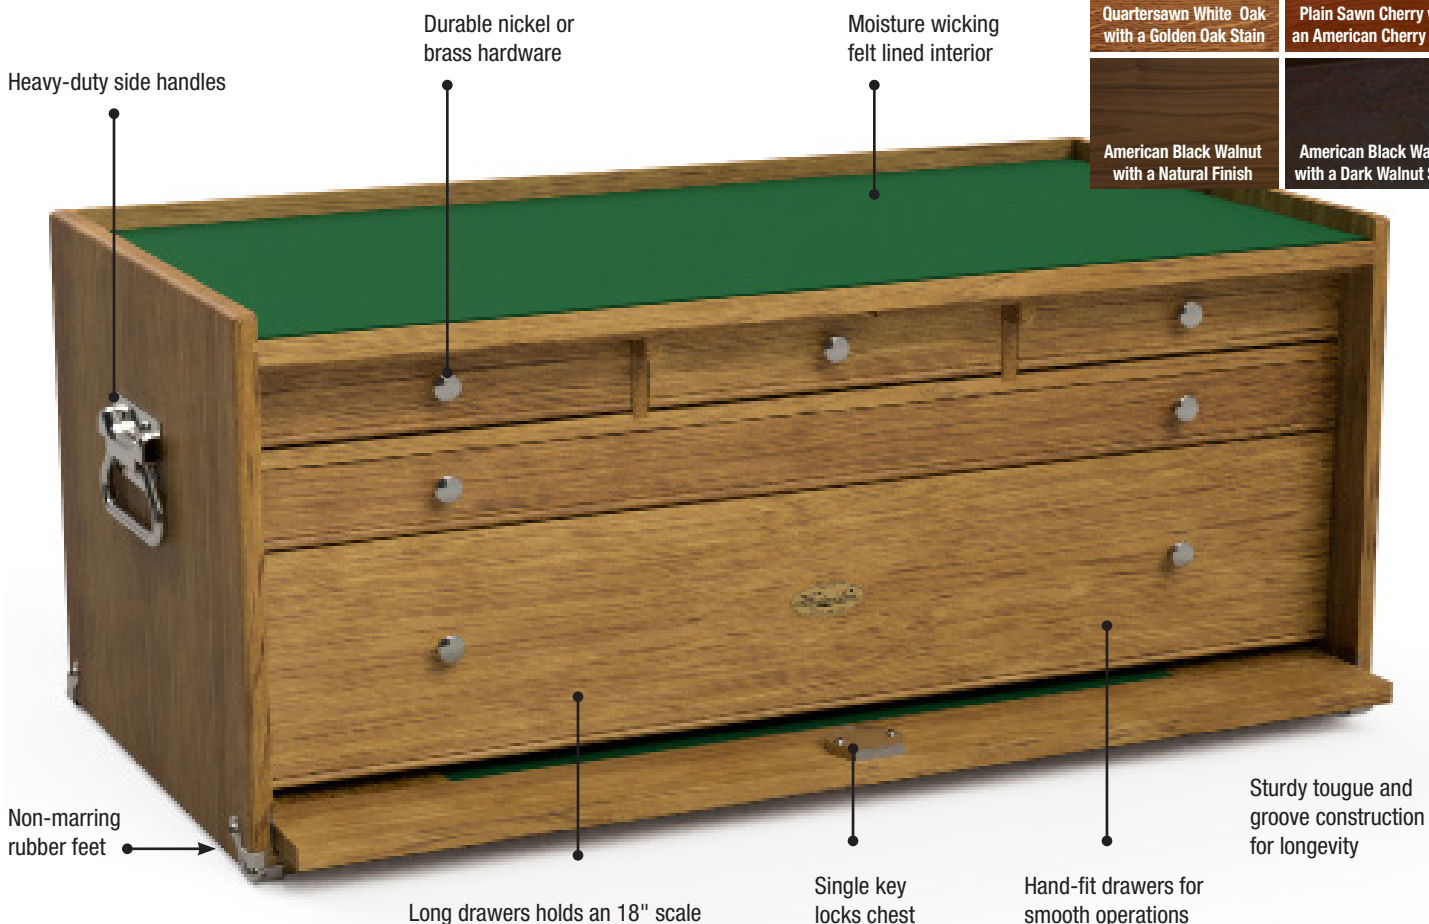

Premium hardwoods and veneers provides moisture free storage

WOOD CHOICE AVAILABILITY

B2705 PRO-SERIES BASE

FITS UNDER THE PRO-SERIES CHEST

Designed to fit under most 26 chests, including the current 2613 and 2610, the Pro-Series Base adds 50 percent more lockable storage—and it matches the Pro-Series Chests beautifully. Crafted from quality hardwood with felt lining to protect from moisture, it's ideal for storing tools and collectibles.

As a standalone unit, this base is quite versatile. Place on a roller unit and put a laptop on top to create a mobile workspace for your workshop. Collectors like it for displaying collectibles on the flat top and placing the rest of the collection and tools inside the drawers. In the office, it's ideal for placing printers, scanners or reference books on the top, and storing office supplies and papers in the drawer. The possibilities are endless.

FEATURES

- Five hand-fit drawers for smooth operations
- Moisture-wicking, felt-lined interior
- Lockable with Shaker-style front panel
- Pairs well with the Pro-Series 2613 and R3007 for additional storage
- Available in white oak, black walnut and cherry
- OEM/Customization options available

Shaker-style flat front panel

DIMENSIONS	
Overall Size	27-1/4" wide x 11" tall x 13-1/2" deep
Drawer Dimensions #01	(Qty-3) 7-5/8" x 1-1/4" x 10-5/8"
Drawer Dimensions #02	(Qty-1) 25-1/2" x 1-1/4" x 10-5/8"
Drawer Dimensions #03	(Qty-1) 25-1/2" x 4-5/8" x 10-5/8"