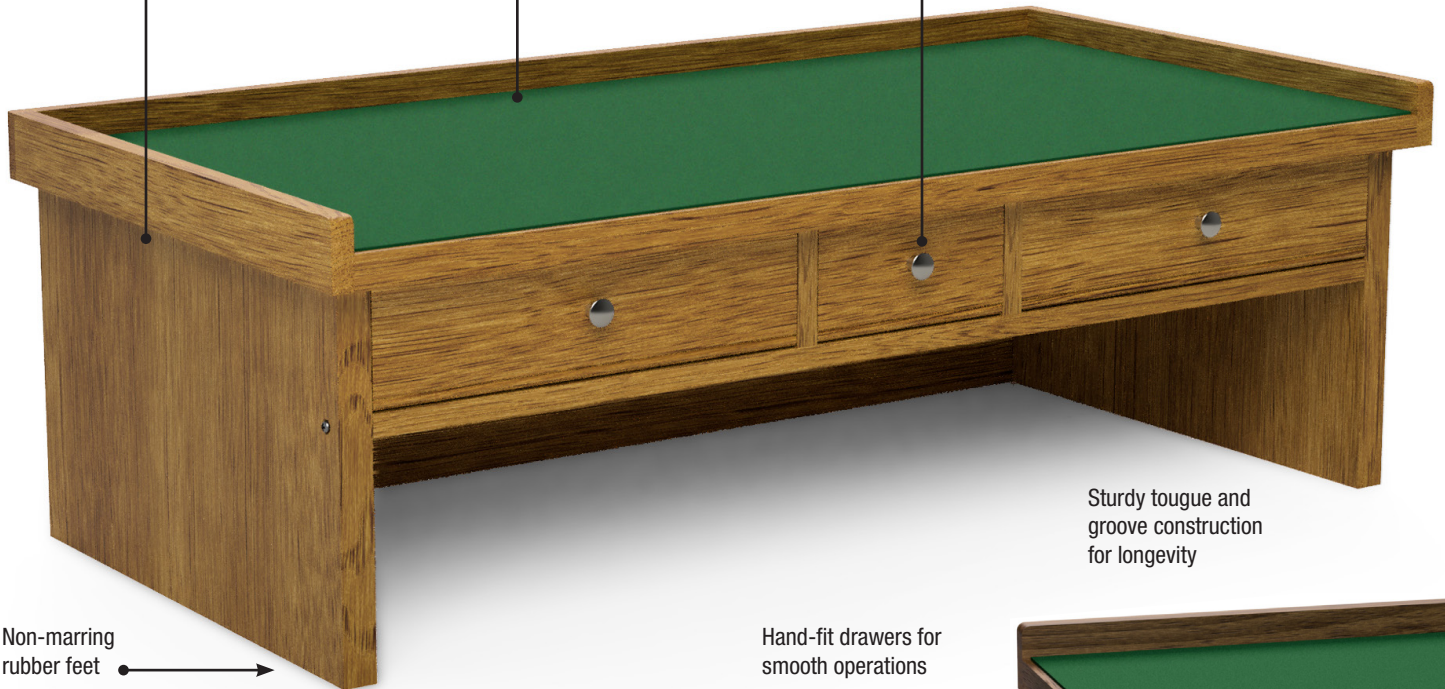

**WOOD CHOICE
AVAILABILITY**

Premium hardwoods and veneers provides moisture free storage

Moisture wicking felt lined interior

Durable nickel or brass hardware

Sturdy tongue and groove construction for longevity

Hand-fit drawers for smooth operations

B2903 RISER

MAXIMIZE WORKSPACE EFFICIENCY

Use as a standalone or pair with a chest or base, the B2903 Riser is designed to optimize available working and storage area. This practical riser perfectly accommodates chests and bases with a width of up to 27-1/2" wide, including models like the 2610 and 2613 Chests, as well as the B2705 Base.

Three felt-lined drawers provide a moisture-free storage area and the cubby makes an excellent workstation or storage area for large items.

FEATURES

- Three hand-fit drawers for smooth operations
- Moisture-wicking, felt-lined interior
- Pairs well with Pro-Series for additional storage
- Available in white oak, black walnut and cherry
- OEM/Customization options available