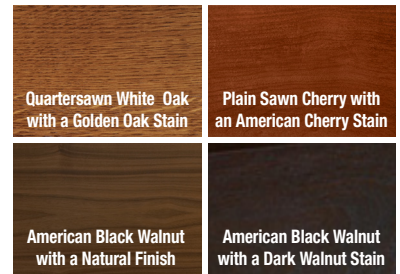

**WOOD CHOICE
AVAILABILITY**

Premium hardwoods and veneers provides moisture free storage

Moisture wicking felt lined interior

Durable nickel or brass hardware

Sturdy tongue and groove construction for longevity

Natural Walnut, Green Felt, Nickel Hardware

Dark Walnut, Green Felt, Nickel Hardware

American Cherry, Brown Felt, Brass Hardware

Golden Oak, Green Felt, Nickel Hardware