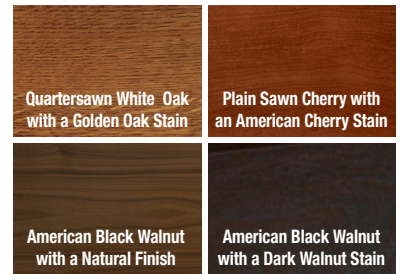

**WOOD CHOICE  
AVAILABILITY**

AVAILABLE IN ALL 4 STANDARD GERSTNER USA WOOD OPTIONS.

Natural Walnut, Green Felt, Nickel Hardware

Dark Walnut, Green Felt, Nickel Hardware

American Cherry, Brown Felt, Brass Hardware

Golden Oak, Green Felt, Nickel Hardware