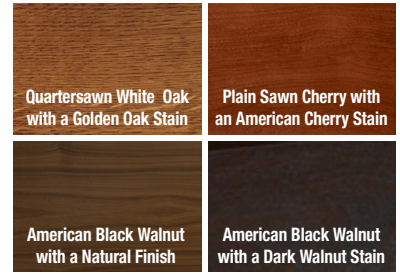

Moisture wicking felt lined top and interior

Premium hardwoods and veneers provides moisture free storage

Sturdy tongue and groove construction for longevity

Heavy-duty Casters

WOOD CHOICE AVAILABILITY

Full-extension, soft-close, ball-bearing drawer slides

Craftsmanship Lives

American Cherry, Brown Felt, Brass Hardware

Golden Oak, Green Felt, Nickel Hardware

Versatile, attractive, mobile, and high-capacity—storage solutions don't get much better than this! The Pro-Series Roller Cabinet allows you to move your expanding collections with ease.

AVAILABLE IN ALL 4 STANDARD GERSTNER USA WOOD OPTIONS.

Natural Walnut, Green Felt, Nickel Hardware

Dark Walnut, Green Felt, Nickel Hardware

American Cherry, Brown Felt, Brass Hardware

Golden Oak, Green Felt, Nickel Hardware